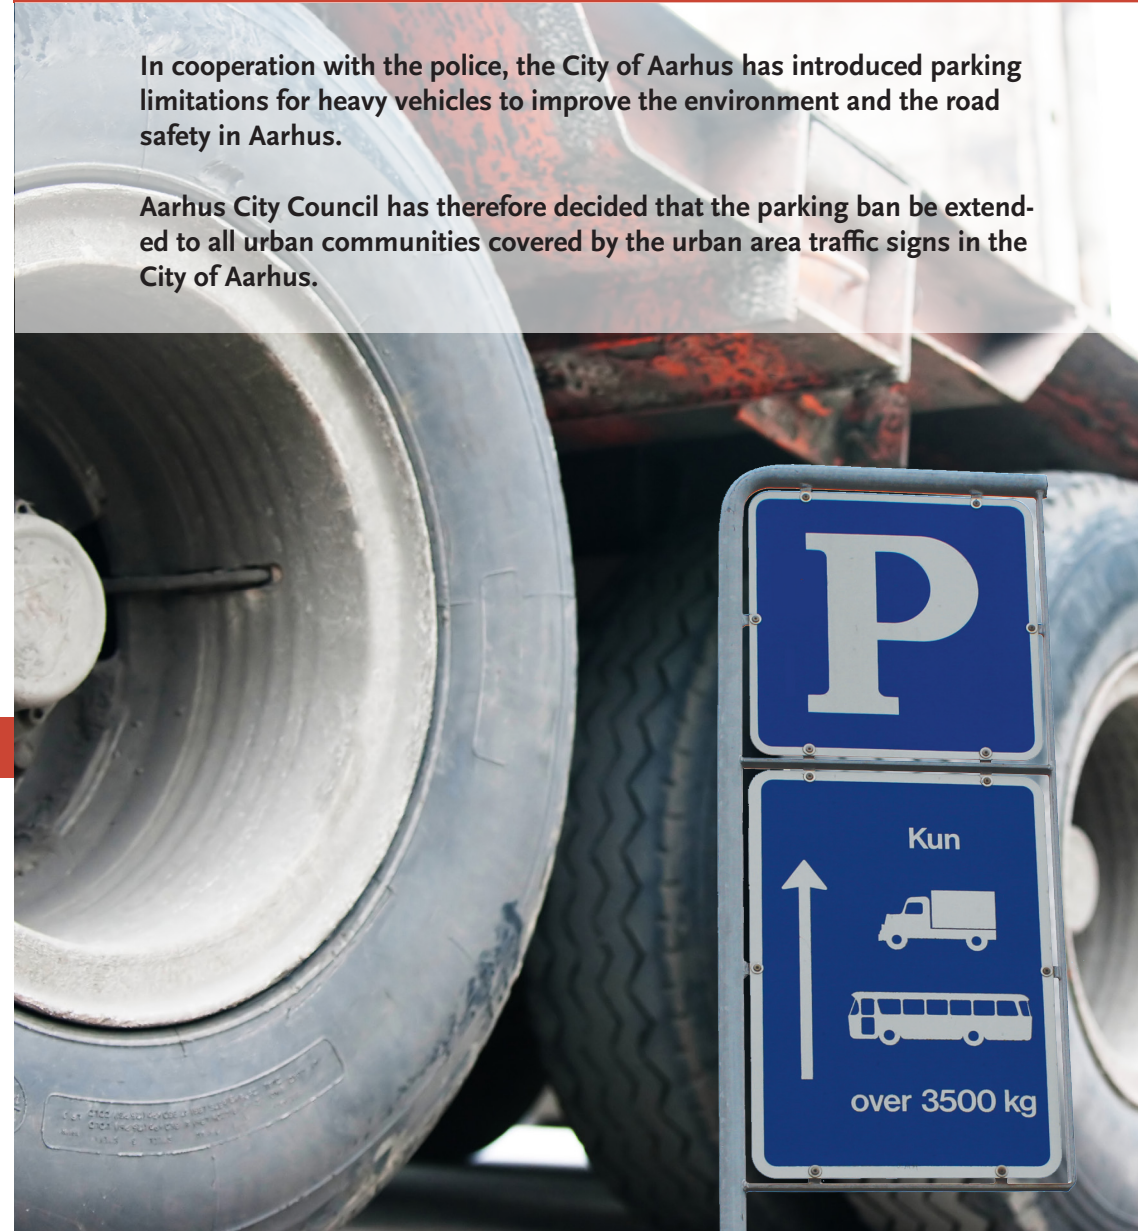

WHEN DO THE LIMITATIONS APPLY?

In the period from 18.00-06.00 o'clock on weekdays and round the clock in the weekend and on public holidays. In these periods heavy vehicles and trailers must only park on the designated spaces (see the overview next page).

WHERE CAN I FIND OUT MORE ABOUT THE RULES?

The rules are laid down in "Notice on stopping and parking in the City of Aarhus". Here it is also indicated that a breach of these rules, in accordance with the road traffic act section 121, may be subject to a levy. The notice can be found at: <http://www.aarhus.dk/info-tunge-koeretoerjer>.

ARE THERE NO PARKING SPACES?

If there is a need for additional spaces, you are welcome to contact us.

QUESTIONS

NOTICE OF STOPPING AND PARKING:

Mobilitet, Anlæg og Drift, Parking
Tlf. 8940 4410
Email mad@mtm.aarhus.dk

PARKING SPACES FOR TRUCKS:

Steffen Arnbo Nielsen
Tlf. 4185 5781
Email sarn@aarhus.dk

PARKING SPACES FOR HEAVY VEHICLES OVER 3500 KG

In cooperation with the police, the City of Aarhus has introduced parking limitations for heavy vehicles to improve the environment and the road safety in Aarhus.

Aarhus City Council has therefore decided that the parking ban be extended to all urban communities covered by the urban area traffic signs in the City of Aarhus.